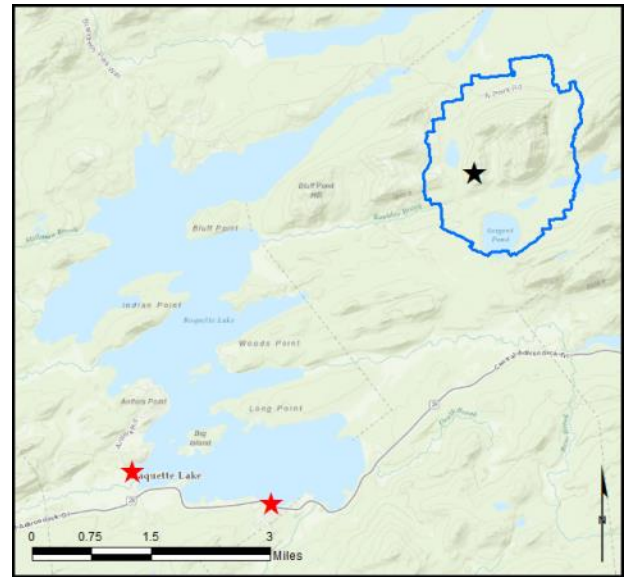

Raquette Lake

AIS intercepted: 34
Boats inspected: 1,979
Dates of Operation: May 27 – October 9
Number of visitors: 3,749
Boats failing inspection: 19.4%

Total Number of Days Covered: Burke's Marina 15,
Village Launch 122
Weekly Coverage: Burke's 1 day, Village 7 days
Visitors showing spread prevention awareness: 71%
Number of previously visited waterways: 98

AIS Present in Waterbody: variable-leaf milfoil
Stewardship History: 2008, 2011 - present
Partnership: Raquette Lake Preservation Foundation,
Raquette Lake Supply Co.

Watercraft	Boat Type									total # boats observed	total # boats inspected
	Barge	Canoe	Dock	Kayak	Motor	PWC	Row	Sail	SUP		
Burke's Marina	0	2	1	21	193	15	0	0	0	232	226
percentage of total boats	0%	1%	0%	9%	83%	6%	0%	0%	0%	100%	97%
Village Launch	4	316	7	545	845	74	5	4	1	1801	1753
percentage of total boats	0%	18%	0%	30%	47%	4%	0%	0%	0%	100%	97%
totals	4	318	8	566	1038	89	5	4	1	2033	1979
percentage of total boats	0.2%	16%	0.4%	28%	51%	4%	0.2%	0.2%	0.05%	100%	97%

Boats observed at launch, including those not inspected. PWC=personal watercraft, SUP=stand-up paddleboard.

	total # visitors	organisms found			total organisms	# boats dirty	# boats w/AIS	# of inspections	% of inspected boats dirty	% of inspected boats w/AIS
		entering	leaving	roadside						
Burke's Marina	419	22	33	0	55	38	4	226	16.8%	1.8%
Village Launch	3330	106	446	0	552	345	27	1753	19.7%	1.5%
totals	3749	128	479	0	607	383	31	1979	19.4%	1.6%

Boats dirty = watercraft with any organic material, invasive, non-invasive or unknown.

Visitor Responses	AIS spread prevention awareness											# groups asked
	yes	I	WB	DB	BB	LW	Dis	Dry	same lake	first/frozen	didn't ask	
Burke's Marina	179	73	82	81	5	13	0	24	42	34	7	211
percentage of total groups asked	85%	35%	39%	38%	2%	6%	0%	11%	20%	16%	NA	
Village Launch	911	396	390	354	12	18	11	152	138	158	38	1316
percentage of total groups asked	69%	30%	30%	27%	1%	1%	1%	12%	10%	12%	NA	
totals	1090	469	472	435	17	31	11	176	180	192	45	1527
percentage of total groups asked	71%	31%	31%	28%	1%	2%	1%	12%	12%	13%	NA	

Yes = showed AIS spread prevention awareness; I = inspected boat; WB = washed boat; DB = drained bilge; BB = emptied bait bucket; LW = drained livewell; Dis = disposed of unused bait; Dry = dried boat; same Lake = boat only goes in this lake; first/frozen = first launch of season or frozen boat.