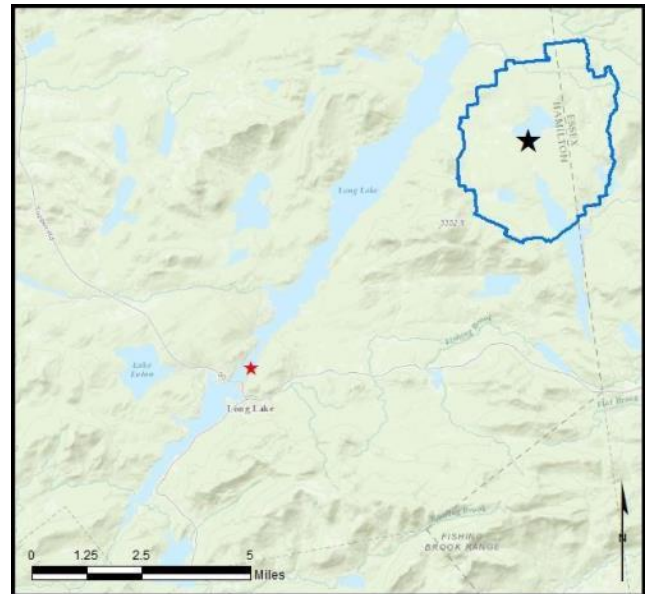

Visitors showing spread prevention awareness: 79%

Number of previously visited waterways: 79

AIS Present in Waterbody: variable-leaf milfoil

Stewardship History: 2008, 2011 - present

Partnership: Long Lake Association