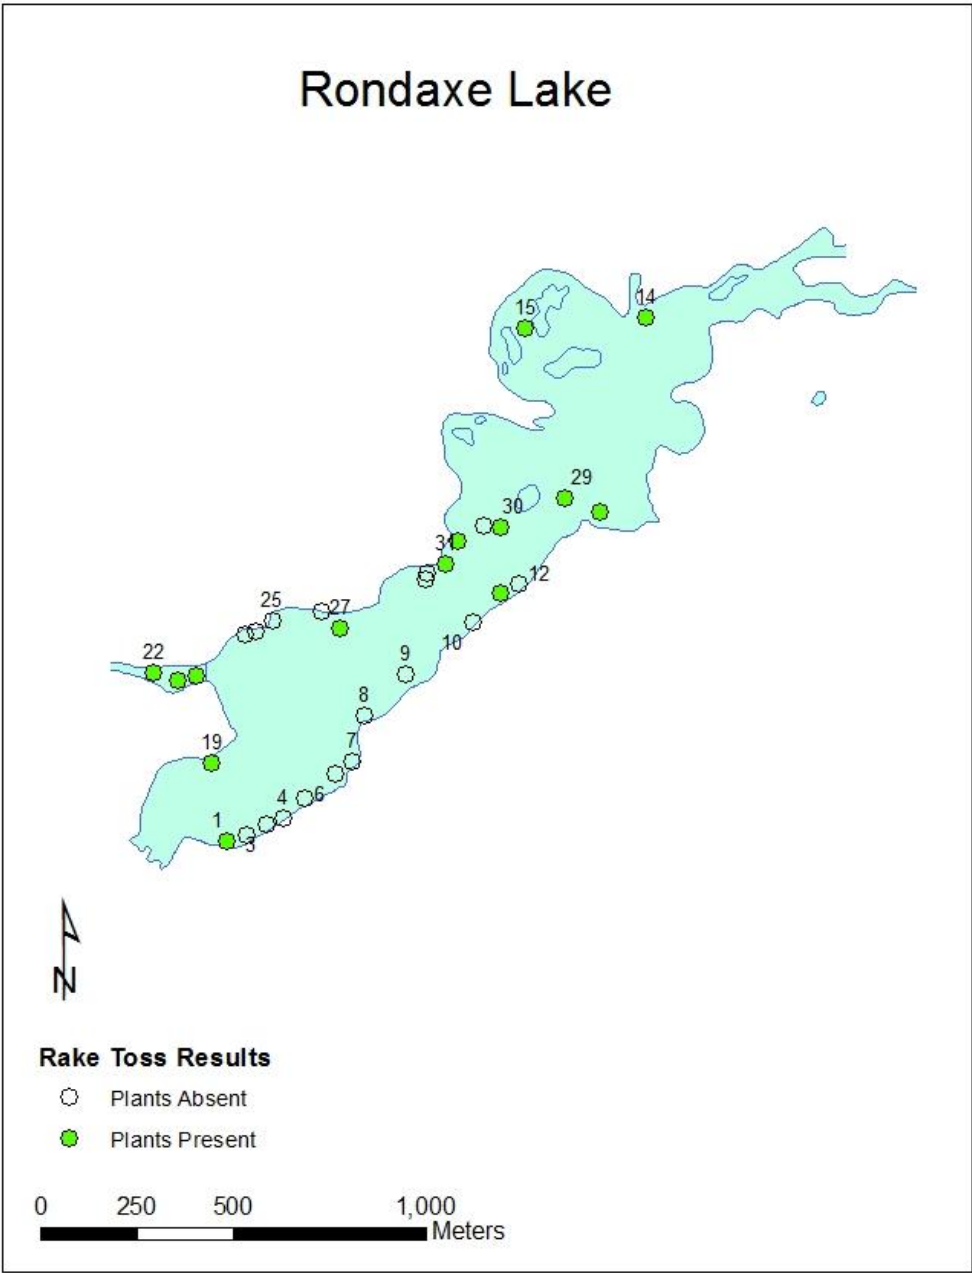

## Rondaxe Lake Aquatic Plant Survey 2012

Map 92: Location of Rondaxe Lake.

Rondaxe Lake is located in the town of Webb in Herkimer County, New York \*(Map 92). The 224 acre lake was accessed at the western end through the property of a private owner on Rondaxe Road 1.5 miles north of State Route 28, in Old Forge, New York.

An aquatic plant survey of Rondaxe Lake was conducted 05-July-2012. No invasive species were detected during this survey. Aquatic plant coverage in Rondaxe Lake was relatively high, comprised of 32 aquatic plant beds that collectively covered 88 acres or 39.3% of the surface area of the lake (Map 93). Sixteen different aquatic species were detected during this survey. The most common were White waterlily (*Nymphaea odorata*), Grassy arrowhead (*Sagittaria graminea*), and Bur-reed (*Sparganium sp.*). Flatleaf bladderwort (*Utricularia intermedia*), Purple bladderwort (*U. purpurea*), and Common bladderwort (*U. vulgaris*) were the only species which could easily be confused with invasive species in the lake (Table 63).

Of the 31 rake tosses spaced throughout the littoral zone of Rondaxe Lake (Map 94), 14 had acquired plants upon recovery (45.2%). All plants found on the rakes after retrieval were detected during the surface survey (Table 64).

Map 93: Location of the aquatic plant beds detected in Rondaxe Lake during the surface survey performed on 05 July, 2012.  
Data for Plant Beds can be found on Table 63.

Map 94: Rake toss locations on Rondaxe Lake, 05 July, 2012. Open circles represent locations where no plants were detected, closed circles represent locations where plants were encountered on the rake. Data for Rake Tosses can be found on Table 64.