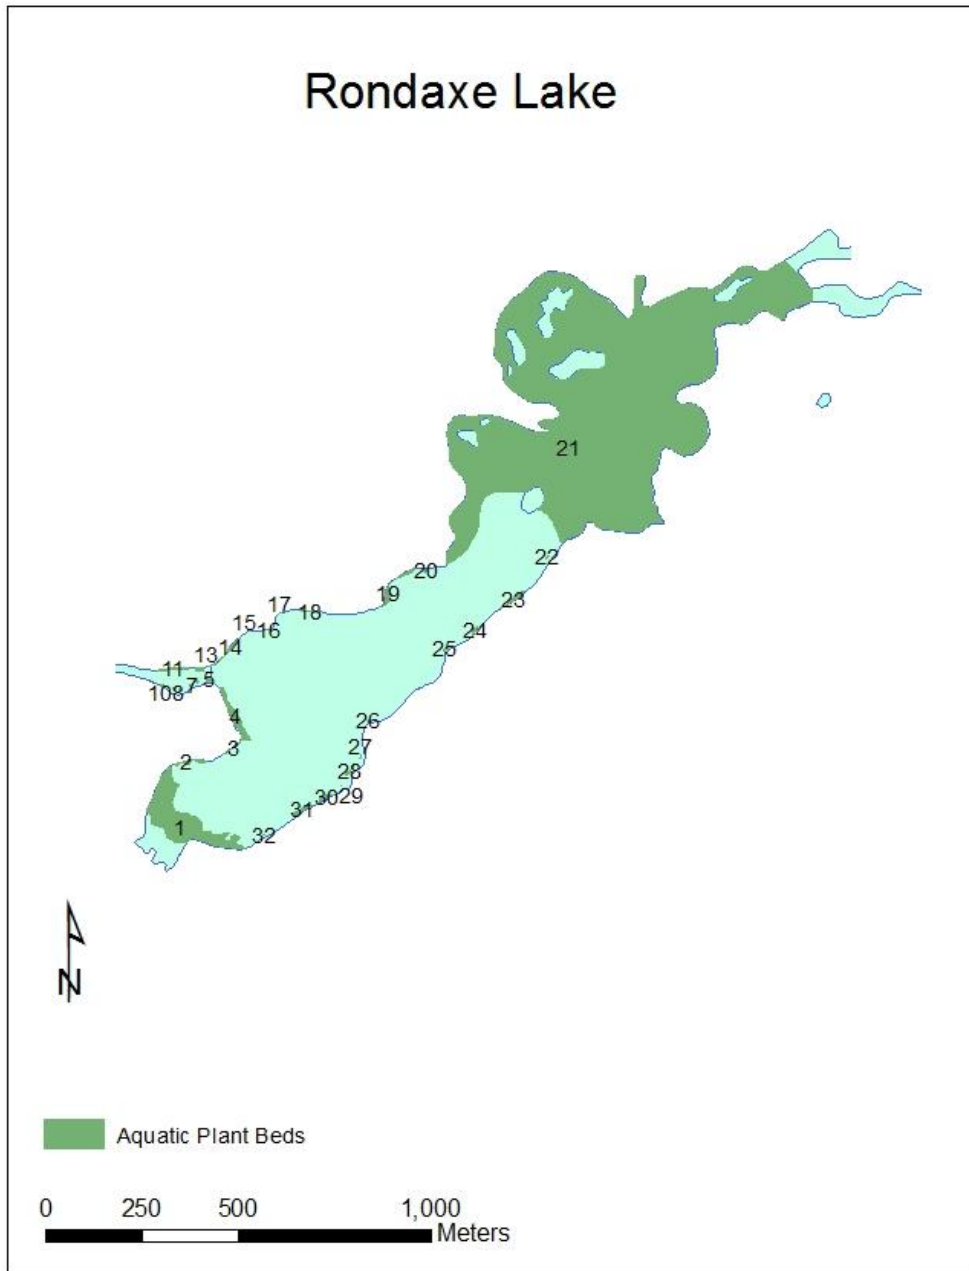

## Rondaxe Lake Aquatic Plant Survey 2012

Map 92: Location of Rondaxe Lake.

Rondaxe Lake is located in the town of Webb in Herkimer County, New York \*(Map 92). The 224 acre lake was accessed at the western end through the property of a private owner on Rondaxe Road 1.5 miles north of State Route 28, in Old Forge, New York.

An aquatic plant survey of Rondaxe Lake was conducted 05-July-2012. No invasive species were detected during this survey. Aquatic plant coverage in Rondaxe Lake was relatively high, comprised of 32 aquatic plant beds that collectively covered 88 acres or 39.3% of the surface area of the lake (Map 93). Sixteen different aquatic species were detected during this survey. The most common were White waterlily (*Nymphaea odorata*), Grassy arrowhead (*Sagittaria graminea*), and Bur-reed (*Sparganium sp.*). Flatleaf bladderwort (*Utricularia intermedia*), Purple bladderwort (*U. purpurea*), and Common bladderwort (*U. vulgaris*) were the only species which could easily be confused with invasive species in the lake (Table 63).

Of the 31 rake tosses spaced throughout the littoral zone of Rondaxe Lake (Map 94), 14 had acquired plants upon recovery (45.2%). All plants found on the rakes after retrieval were detected during the surface survey (Table 64).

Map 93: Location of the aquatic plant beds detected in Rondaxe Lake during the surface survey performed on 05 July, 2012.  
Data for Plant Beds can be found on Table 63.

Map 94: Rake toss locations on Rondaxe Lake, 05 July, 2012. Open circles represent locations where no plants were detected, closed circles represent locations where plants were encountered on the rake. Data for Rake Tosses can be found on Table 64.