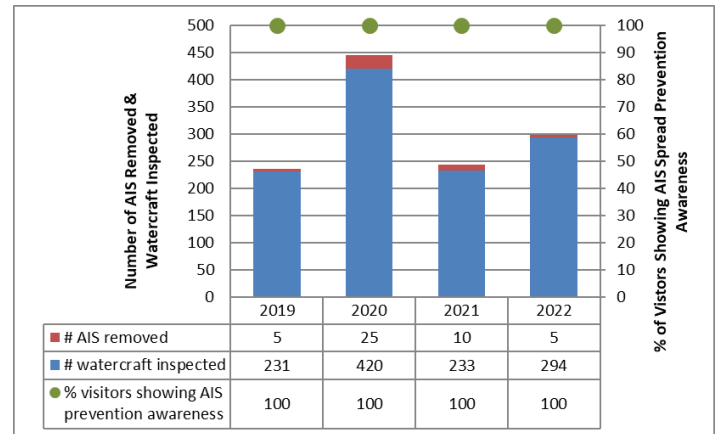

Fourth Lake
State of Motorized Boat Registration
(n=1,688)

Fourth Lake

Rocky Mountain Decon
State of Motorized Boat Registration
(n=268)

Rocky Mountain Decon

Fourth Lake

Previous Waterways for Launching Boats	# visits
NONE	523
SAME LAKE - PREVIOUS VISIT	292
Oneida Lake	32
Delta Lake	31
Lake Ontario	24
Hinckley Reservoir	21
Raquette Lake	20
Big Moose Lake	18
Skaneateles Lake	17
St. Lawrence River	16
Cayuga Lake	10
Canadarago Lake	8
Canandaigua Lake	8
Conesus Lake	6
Eighth Lake	6
Lake George	6
Owasco Lake	6
Erie Canal	5
Keuka Lake	5
Lake Bonaparte	5
Lake Erie	5
Long Lake	5
Niagara River, NY	5
Old Forge Pond (Hamilton County)	5
Saratoga Lake	5
Cazenovia Lake	4
Great Sacandaga Lake	4
Hudson River	4
Limekiln Lake	4
Otisco Lake	4
Seventh Lake	4
UNKNOWN (boater doesn't know)	4
Brantingham Lake (Lewis County)	3