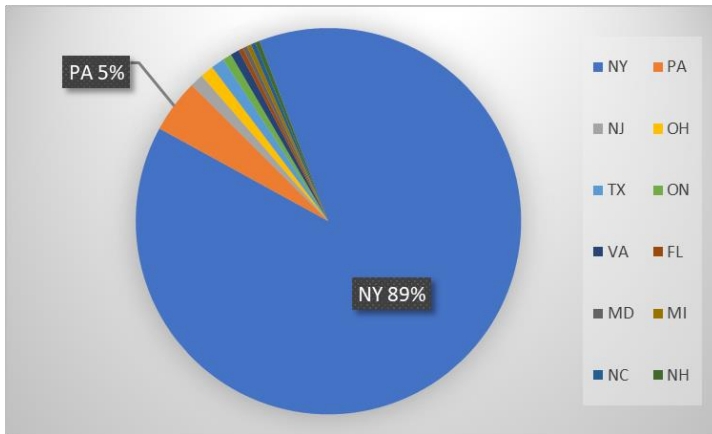

Rocky Mountain Decon
State of Motorized Boat Registration
(n=268)