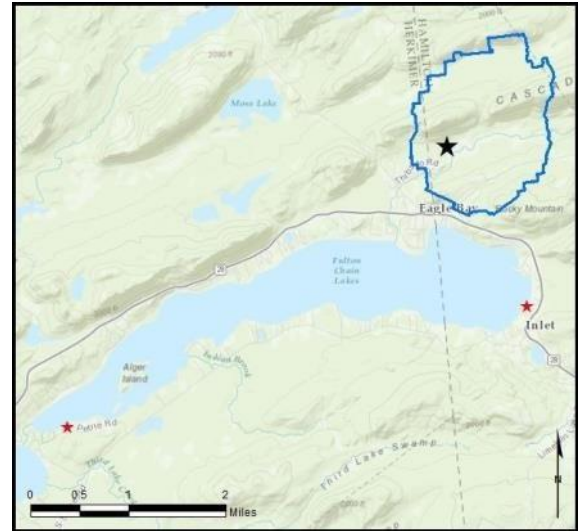

Weekly coverage: 3-5 days
Visitors showing spread prevention awareness: 74%
Number of previously visited waterways: Fourth Lake 90
 Rocky Mountain 57

AIS present in waterbody: variable-leaf milfoil
Stewardship history: 2011 - present
Partnership: Fulton Chain of Lakes Association

Previous Waterways for Launching Boats	# visits
Cayuga Lake	2
DeRuyter Reservoir (Madison/Onondaga)	2
Fish Creek Ponds	2
Hinckley Reservoir	2
Holston River, TN	2
Hudson River	2
Lake Erie	2
Lake George	2
Lake Moraine (Madison County)	2
Lake Rondaxe (Herkimer County)	2
Lake Wallenpaupack, Wayne County, PA	2
Moss Lake (Herkimer County)	2
NOT ASKED	2
Owasco Lake	2
Schroon Lake	2
Sixth Lake (Hamilton County)	2
Soft Maple Reservoir (Lewis County)	2
South Lake (Herkimer County)	2
Stillwater Reservoir	2
Twitchell Lake (Herkimer County)	2