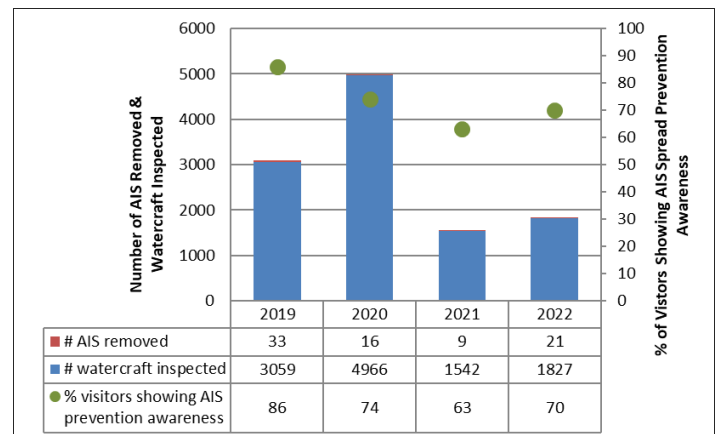

Fourth Lake