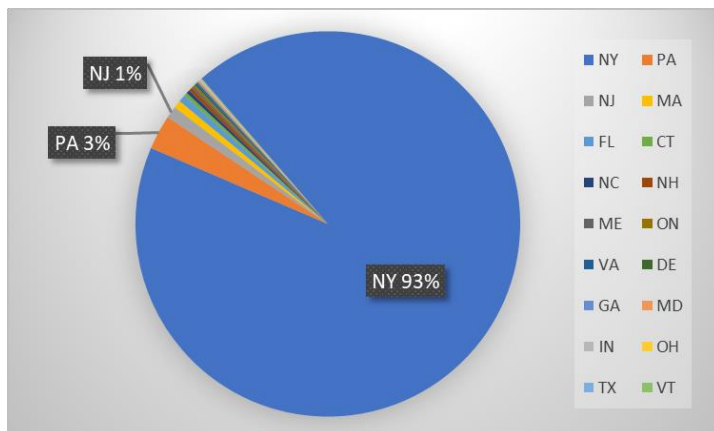

Organisms Removed	Organism Type							total # AIS	% of inspected boats w/AIS
	Non-invasive	CLP*	EWM*	VLM*	SWF*	WC*	ZM*		
Fourth Lake DEC Launch	43	2	12	5	0	0	2	21	1.1%
percentage of total orgs	67%	3%	19%	8%	0%	0%	3%		
Rocky Mountain DECON	3	1	2	0	0	0	2	5	1.7%
percentage of total orgs	38%	13%	25%	0%	0%	0%	25%		
total	46	3	14	5	0	0	4	26	1.2%
percentage of total orgs	64%	4%	19%	7%	0%	0%	6%		

Non-invasive = native aquatic or terrestrial material; CLP = curly-leaf pondweed; EWM = Eurasian watermilfoil; VLM = variable-leaf milfoil; SWF = spiny waterflea; WC= water chestnut; ZM = zebra mussel; */AIS = aquatic invasive species.

Fourth Lake

Aquatic Invasive Species Intercepted by Stewards	# found on boats launching	Previous Waterway	# found on boats retrieving	Previous Waterway
curly-leaf pondweed	2	Oneida Lake (1), None (1)	0	N/A
Eurasian watermilfoil	5	None (2), Oneida Lake (1), Sandy Creek (1), St. Lawrence River (1)	7	Fourth Lake (7)
variable-leaf milfoil	0	N/A	5	Fourth Lake (5)
zebra mussel	2	Cazenovia Lake (1), Saratoga Lake (1)	0	N/A
Totals	9		12	

Rocky Mountain Trailhead

Aquatic Invasive Species Intercepted by Stewards	# found at roadside	Previous Waterway
curly-leaf pondweed	1	Oneida Lake (1)
Eurasian watermilfoil	2	Lake Ontario (1), Lamoke Lake (1)
zebra mussel	2	Canadarago Lake (1), Erie Canal (1)
Totals	5	

Fourth Lake
State of Motorized Boat Registration
(n=1,688)